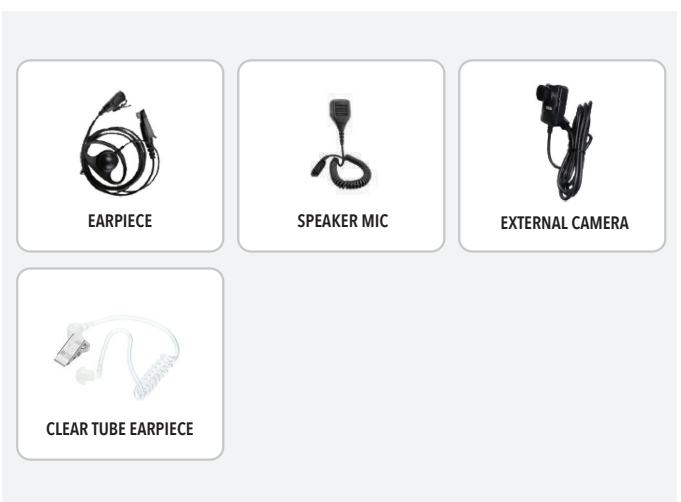

iTALK 310

Professional PoC Radio

Featuring a 2.0-inch color display and function keypad, high power speaker with noise reduction, and IP54 ingress protection.

ANDROID

4G

WIFI

NFC

CAMERA

GPS

iTALK 310 Professional PoC Radio

KEY FEATURES

- External Camera
- Loud Speaker with Noise Reduction
- 2.0-inch Color Display
- IP67 Ingress Protection (Optional)
- Long Battery Life
- Dual-SIM Card
- NFC (Guard Patrol)
- GPS
- WiFi
- Bluetooth

STANDARD ACCESSORIES

OPTIONAL ACCESSORIES

iTALK 310 Professional PoC Radio

FEATURES AND HIGHLIGHTS

Worldwide Communications

The Global Talk service could be supported via the 2G/3G/4G public mobile network.